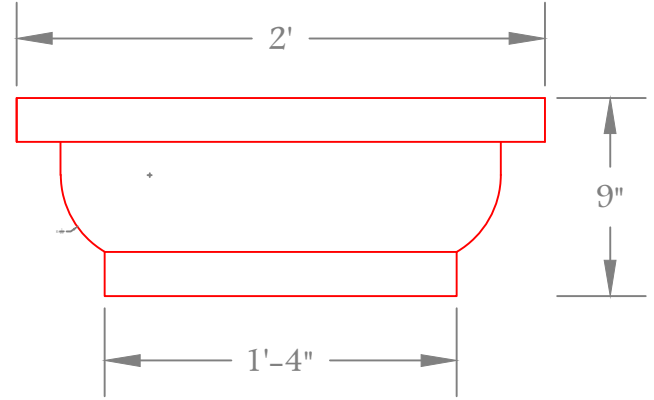

CL 35

CRT-12-9..375

Diameter: 12"
Height: 7'-11"
Round

CL 36

Height: 7 1/2"
Round

CL 37

Height: 10"
Round

We have detailed CAD drawings available, Please inquire.

Fiblast, LLC

1602 Mizell Road, Tuskegee, AL 36083

Phone: (334) 513-1314 E-mail: PM1@fiblast.com

CL 38

CRQ-16-7

Diameter: 14"
Height: 5'-7"
Round

CL 39

Height: 9"
Square

CL 40

Height: 1'-0"
Square

We have detailed CAD drawings available, Please inquire.

Fiblast, LLC

1602 Mizell Road, Tuskegee, AL 36083

Phone: (334) 513-1314 E-mail: PM1@fiblast.com

CL 41

CRQ-16-10

Diameter: 14"
Height :9'-1"
Square

CL 42

Height :5"
Square

CL 43

Height :10"
Square

We have detailed CAD drawings available, Please inquire.

Fiblast, LLC

1602 Mizell Road, Tuskegee, AL 36083