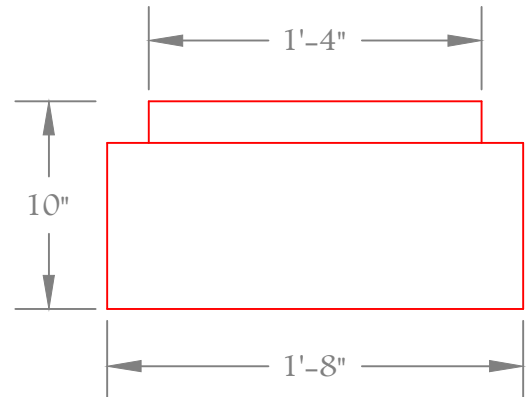

Diameter: 14"
Height :9'-1"
Square

CL 42

Height :5"
Square

CL 43

Height :10"
Square

We have detailed CAD drawings available, Please inquire.

Fiblast, LLC

1602 Mizell Road, Tuskegee, AL 36083

Phone: (334) 513-1314 E-mail: PM1@fiblast.com

CL 44

CRQ-16-12

Diameter: 14"
Height : 11'-1"
Square

CL 45

Height: 5"
Square

CL 46

Height: 10"
Square