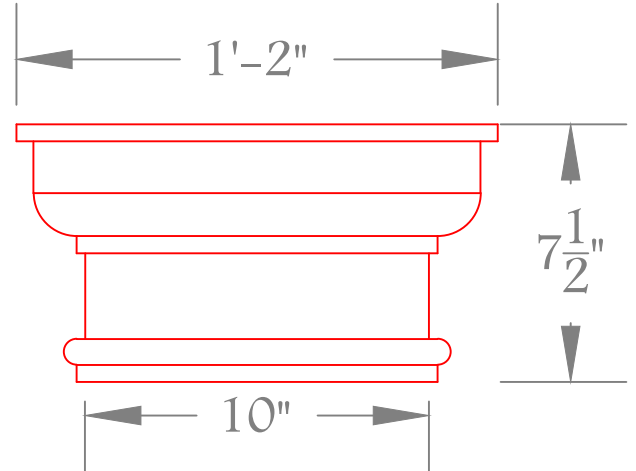

CL 35

CRT-12-9..375

Diameter: 12"
Height: 7'-11"
Round

CL 36

Height: 7 1/2"
Round

CL 37

Height: 10"
Round

We have detailed CAD drawings available, Please inquire.

Fiblast, LLC

1602 Mizell Road, Tuskegee, AL 36083

Phone: (334) 513-1314 E-mail: PM1@fiblast.com

CL 38

CRQ-16-7

Diameter: 14"
Height: 5'-7"
Round

CL 39

Height: 9"
Square

Diameter: 14"
Height :9'-1"
Square

CL 42

Height :5"
Square

CL 43

Height :10"
Square

We have detailed CAD drawings available, Please inquire.

Fiblast, LLC

1602 Mizell Road, Tuskegee, AL 36083

Phone: (334) 513-1314 E-mail: PM1@fiblast.com

CL 44

CRQ-16-12

Diameter: 14"
Height : 11'-1"
Square

CL 45

Height: 5"
Square

CL 46

Height: 10"
Square