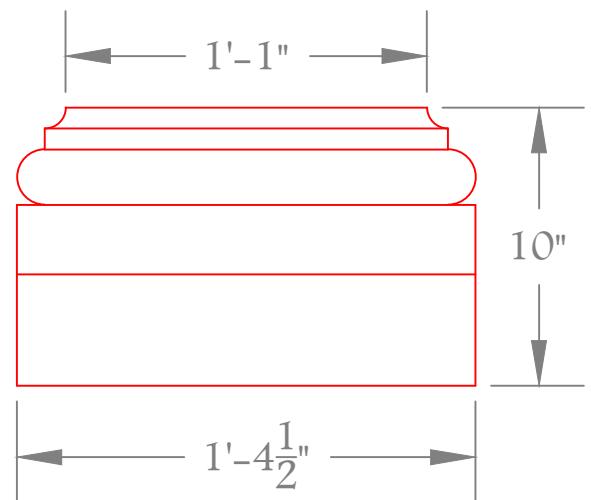

CL 35

CRT-12-9..375

Diameter: 12"
Height: 7'-11"
Round

CL 36

Height: 7 1/2"
Round

CL 37

Height: 10"
Round

We have detailed CAD drawings available, Please inquire.

Fiblast, LLC

1602 Mizell Road, Tuskegee, AL 36083

Phone: (334) 513-1314 E-mail: PM1@fiblast.com

CL 38

CRQ-16-7

Diameter: 14"
Height: 5'-7"
Round

CL 39

Height: 9"
Square

Diameter: 14"
Height :9'-1"
Square

CL 42

Height :5"
Square

CL 43

Height :10"
Square

We have detailed CAD drawings available, Please inquire.

Fiblast, LLC

1602 Mizell Road, Tuskegee, AL 36083