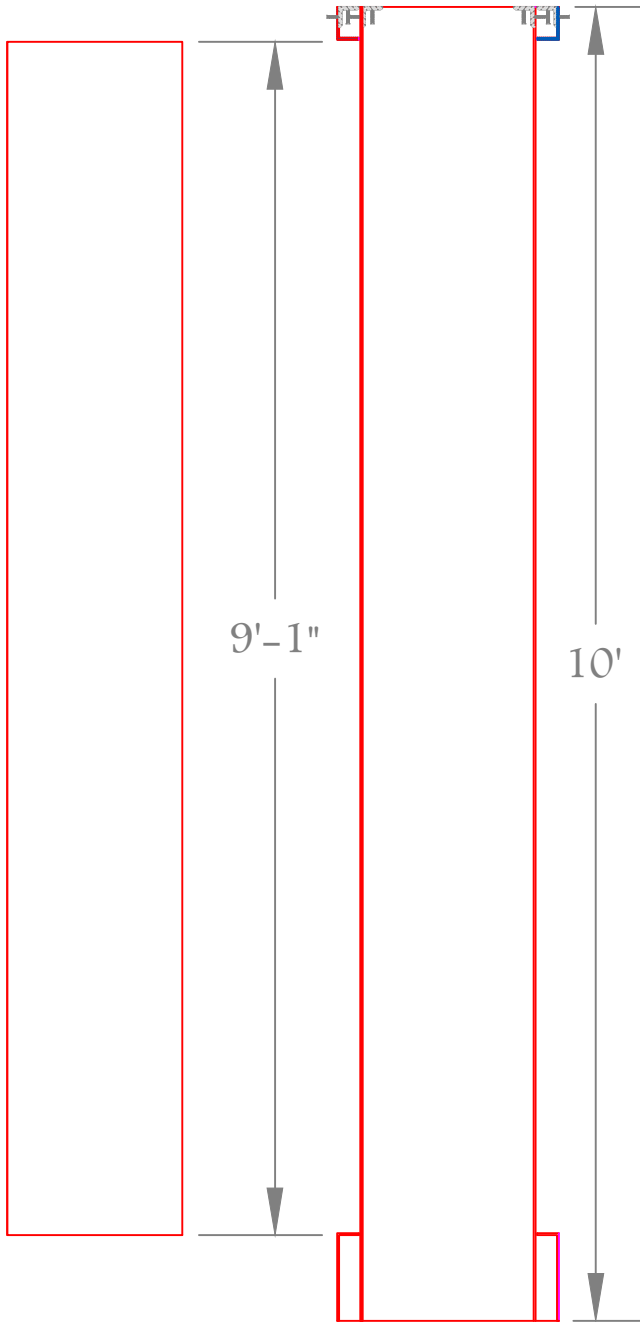

CL 35

CRT-12-9..375

Diameter: 12"
Height: 7'-11"
Round

CL 36

Height: 7 1/2"
Round

CL 37

Height: 10"
Round

We have detailed CAD drawings available, Please inquire.

CL 40

Height: 1'-0"
Square

We have detailed CAD drawings available, Please inquire.

Fiblast, LLC

1602 Mizell Road, Tuskegee, AL 36083

Phone: (334) 513-1314 E-mail: PM1@fiblast.com

CL 41

CRQ-16-10

Diameter: 14"
Height :9'-1"
Square

CL 42

Height :5"
Square

CL 43

Height :10"
Square

We have detailed CAD drawings available, Please inquire.

Fiblast, LLC

1602 Mizell Road, Tuskegee, AL 36083

Phone: (334) 513-1314 E-mail: PM1@fiblast.com

CL 44

CRQ-16-12

Diameter: 14"
Height : 11'-1"
Square

CL 45

Height: 5"
Square

CL 46

Height: 10"
Square