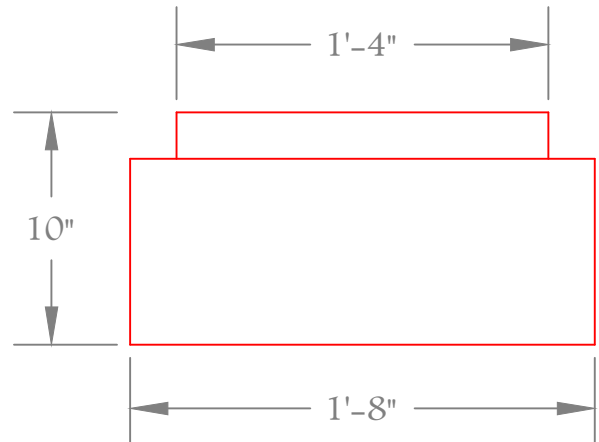

Diameter: 14"
Height :9'-1"
Square

CL 42

Height :5"
Square

CL 43

Height :10"
Square

We have detailed CAD drawings available, Please inquire.

Fiblast, LLC

1602 Mizell Road, Tuskegee, AL 36083

Phone: (334) 513-1314 E-mail: PM1@fiblast.com

CL 44

CRQ-16-12

Diameter: 14"
Height : 11'-1"
Square

CL 45

Height: 5"
Square

CL 46

Height: 10"
Square