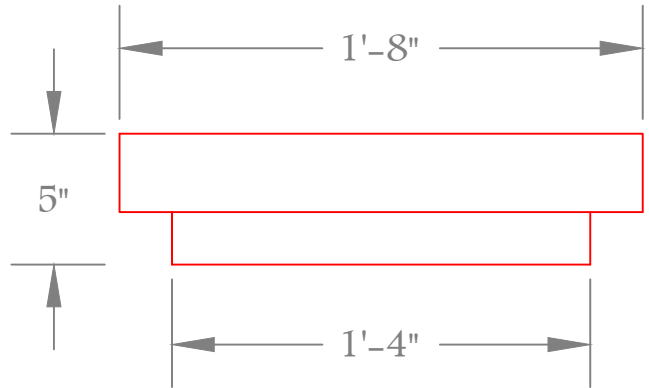

CL 40

Height: 1'-0"
Square

We have detailed CAD drawings available, Please inquire.

Fiblast, LLC

1602 Mizell Road, Tuskegee, AL 36083

Phone: (334) 513-1314 E-mail: PM1@fiblast.com

CL 41

CRQ-16-10

Diameter: 14"
Height :9'-1"
Square

CL 42

Height :5"
Square

CL 43

Height :10"
Square

We have detailed CAD drawings available, Please inquire.

Fiblast, LLC

1602 Mizell Road, Tuskegee, AL 36083