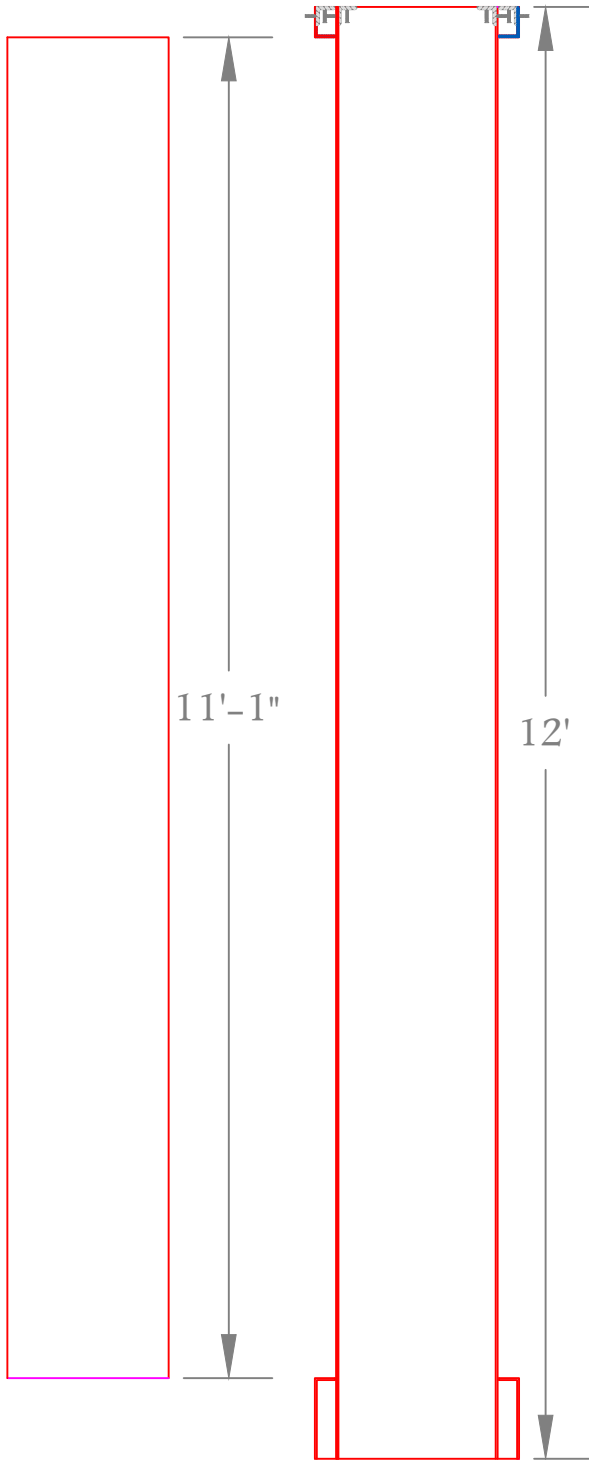

CL 35

CRT-12-9..375

Diameter: 12"
Height: 7'-11"
Round

CL 36

Height: 7 1/2"
Round

CL 37

Height: 10"
Round

We have detailed CAD drawings available, Please inquire.

CL 40

Height: 1'-0"
Square

We have detailed CAD drawings available, Please inquire.

Fiblast, LLC

1602 Mizell Road, Tuskegee, AL 36083

Phone: (334) 513-1314 E-mail: PM1@fiblast.com

CL 41

CRQ-16-10

Diameter: 14"
Height :9'-1"
Square

CL 42

Height :5"
Square

CL 43

Height :10"
Square

We have detailed CAD drawings available, Please inquire.

Fiblast, LLC

1602 Mizell Road, Tuskegee, AL 36083

Phone: (334) 513-1314 E-mail: PM1@fiblast.com

CL 44

CRQ-16-12

Diameter: 14"
Height : 11'-1"
Square

CL 45

Height: 5"
Square

CL 46

Height: 10"
Square