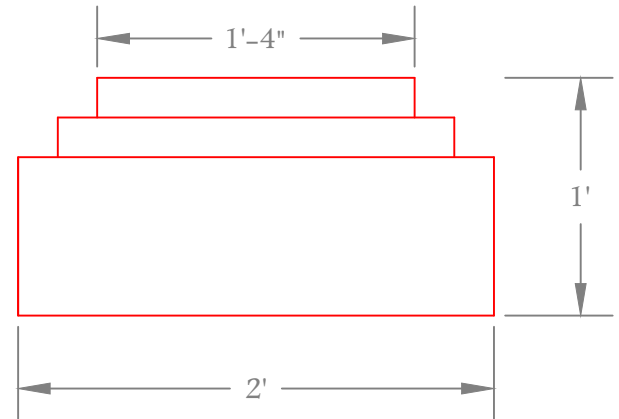

Fiblast, LLC

1602 Mizell Road, Tuskegee, AL 36083

Phone: (334) 513-1314 E-mail: PM1@fiblast.com

CL 38

CRQ-16-7

Diameter: 14"
Height: 5'-7"
Round

CL 39

Height: 9"
Square

CL 40

Height: 1'-0"
Square

We have detailed CAD drawings available, Please inquire.

Fiblast, LLC

1602 Mizell Road, Tuskegee, AL 36083

Phone: (334) 513-1314 E-mail: PM1@fiblast.com

CL 41

CRQ-16-10

Diameter: 14"
Height :9'-1"
Square

CL 42

Height :5"
Square

CL 43

Height :10"
Square

We have detailed CAD drawings available, Please inquire.

Fiblast, LLC

1602 Mizell Road, Tuskegee, AL 36083