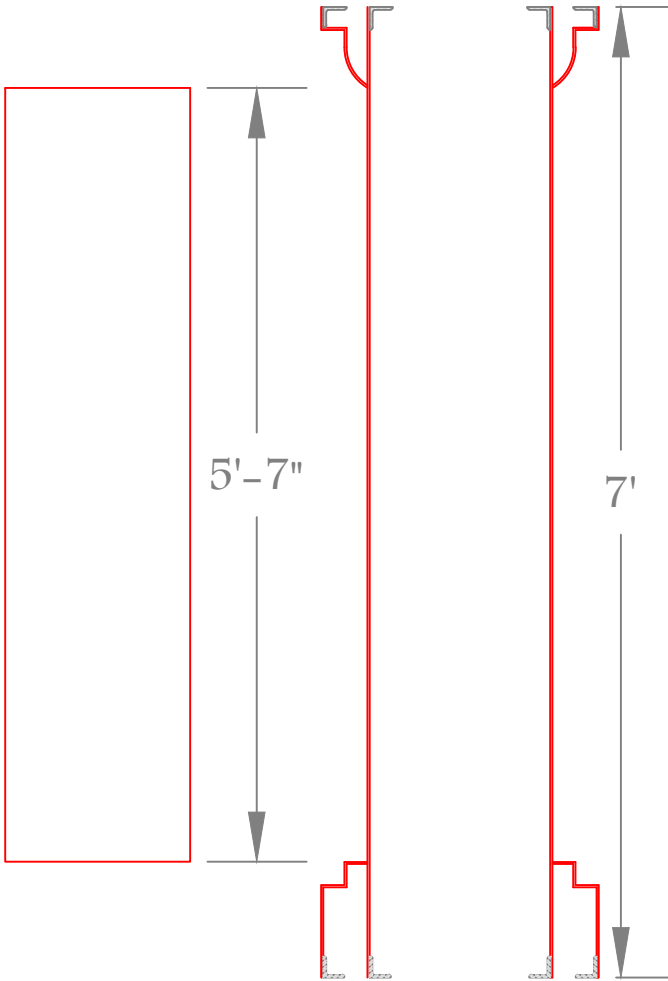

CL 35

CRT-12-9..375

Diameter: 12"
Height: 7'-11"
Round

CL 36

Height: 7 1/2"
Round

CL 37

Height: 10"
Round

We have detailed CAD drawings available, Please inquire.

Fiblast, LLC

1602 Mizell Road, Tuskegee, AL 36083

Phone: (334) 513-1314 E-mail: PM1@fiblast.com

CL 38

CRQ-16-7

Diameter: 14"
Height: 5'-7"
Round

CL 39

Height: 9"
Square

Diameter: 14"
Height :9'-1"
Square

CL 42

Height :5"
Square

CL 43

Height :10"
Square

We have detailed CAD drawings available, Please inquire.

Fiblast, LLC

1602 Mizell Road, Tuskegee, AL 36083

Phone: (334) 513-1314 E-mail: PM1@fiblast.com

CL 44

CRQ-16-12

Diameter: 14"
Height : 11'-1"
Square

CL 45

Height: 5"
Square

CL 46

Height: 10"
Square