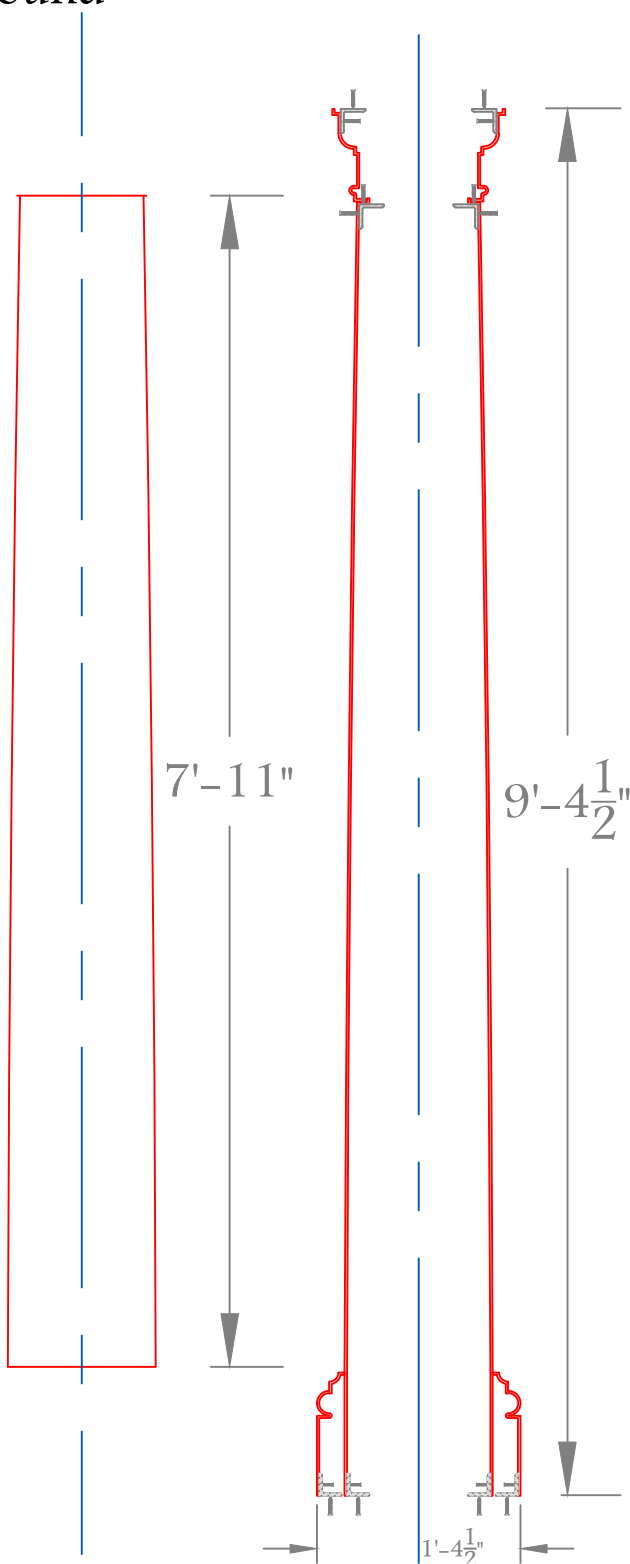

CL 35

CRT-12-9..375

Diameter: 12"
Height: 7'-11"
Round

CL 36

Height: 7 1/2"
Round

CL 37

Height: 10"
Round

We have detailed CAD drawings available, Please inquire.

Fiblast, LLC

1602 Mizell Road, Tuskegee, AL 36083

Phone: (334) 513-1314 E-mail: PM1@fiblast.com

CL 38

CRQ-16-7

Diameter: 14"
Height: 5'-7"
Round

CL 39

Height: 9"
Square

Diameter: 14"
Height :9'-1"
Square

CL 42

Height :5"
Square

CL 43

Height :10"
Square

We have detailed CAD drawings available, Please inquire.

Fiblast, LLC

1602 Mizell Road, Tuskegee, AL 36083

Phone: (334) 513-1314 E-mail: PM1@fiblast.com

CL 44

CRQ-16-12

Diameter: 14"
Height : 11'-1"
Square

CL 45

Height: 5"
Square

CL 46

Height: 10"
Square