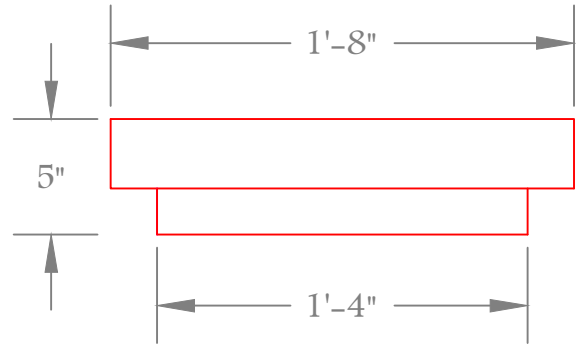

Diameter: 14"
Height :9'-1"
Square

CL 42

Height :5"
Square

CL 43

Height :10"
Square

We have detailed CAD drawings available, Please inquire.

Fiblast, LLC

1602 Mizell Road, Tuskegee, AL 36083

Phone: (334) 513-1314 E-mail: PM1@fiblast.com

CL 44

CRQ-16-12

Diameter: 14"
Height : 11'-1"
Square

CL 45

Height: 5"
Square

CL 46

Height: 10"
Square