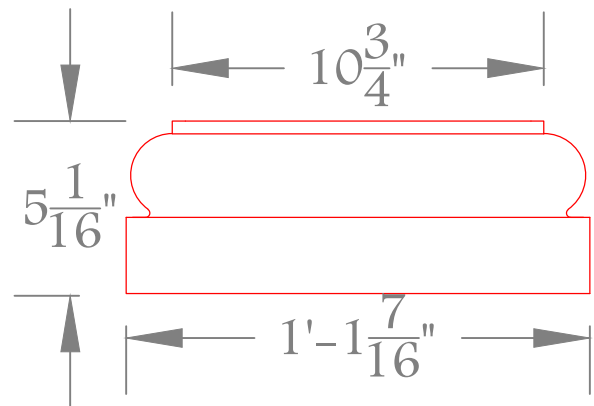

Height: 1'-1"
Round

We have detailed CAD drawings available, Please inquire.

Fiblast, LLC

1602 Mizell Road, Tuskegee, AL 36083

Phone: (334) 513-1314 E-mail: PM1@fiblast.com

CL 50

CRS-8-10

Diameter: 10"
Height: 9'-1³/₈"
Round

CL 51

Height: 5⁵/₈"
Round

CL 52

Height: 5¹/₁₆"
Round

We have detailed CAD drawings available, Please inquire.

Fiblast, LLC

1602 Mizell Road, Tuskegee, AL 36083

Phone: (334) 513-1314 E-mail: PM1@fiblast.com

CL 53

CRT-56-34.75

Diameter: 53.69"

Height: 31'-5³/₁₆"

Round

CL 54

Height: 2'-0¹/₁₆"

Round

CRT-30-22.75

Diameter: 30"
Height: 20'-6⁷/₈"
Round

CL 57

Height: 11³/₄"
Round

CL 58

Height: 1'-1¹/₁₆"
Round

We have detailed CAD drawings available, Please inquire.

Fiblast, LLC