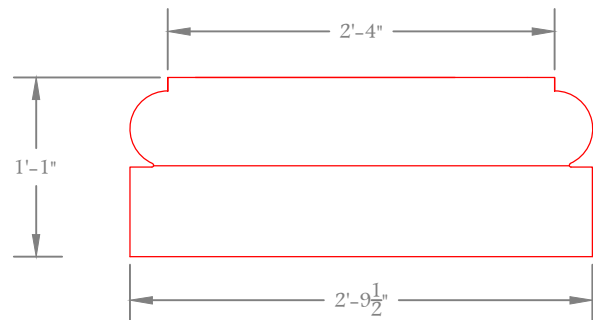

CL 44

CRQ-16-12

Diameter: 14"
Height : 11'-1"
Square

CL 45

Height: 5"
Square

CL 46

Height: 10"
Square

We have detailed CAD drawings available, Please inquire.

Fiblast, LLC

1602 Mizell Road, Tuskegee, AL 36083

Phone: (334) 513-1314 E-mail: PM1@fiblast.com

CL 47 CRS-20-15.375

Diameter: 24"
Height: 13'-0"
Round

CL 48

Height : 1'-3¹/₈"
Round

CL 49

Height: 1'-1"
Round

We have detailed CAD drawings available, Please inquire.

Fiblast, LLC

1602 Mizell Road, Tuskegee, AL 36083

Phone: (334) 513-1314 E-mail: PM1@fiblast.com

CL 50

CRS-8-10

Diameter: 10"
Height: 9'-1³/₈"
Round

CL 53

CRT-56-34.75

Diameter: 53.69"

Height: 31'-5³/₁₆"

Round

CL 54

Height: 2'-0¹/₁₆"

Round