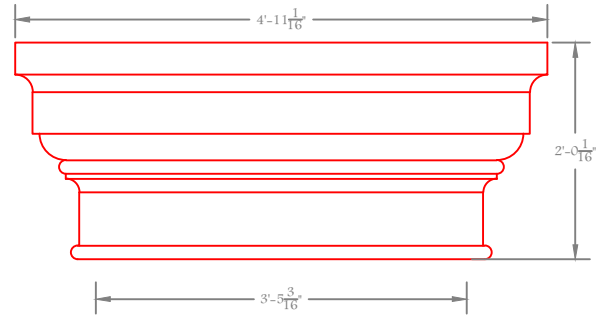

CL 51

Height: 5⁵/₈"
Round

CL 52

Height: 5¹/₁₆"
Round

We have detailed CAD drawings available, Please inquire.

Fiblast, LLC

1602 Mizell Road, Tuskegee, AL 36083

Phone: (334) 513-1314 E-mail: PM1@fiblast.com

CL 53

CRT-56-34.75

Diameter: 53.69"

Height: 31'-5³/₁₆"

Round

CL 54

Height: 2'-0¹/₁₆"

Round

CL 55

Height: 1'-5¹/₁₆"

Round

We have detailed CAD drawings available, Please inquire.

Fiblast, LLC

1602 Mizell Road, Tuskegee, AL 36083

Phone: (334) 513-1314 E-mail: PM1@fiblast.com

CL 56

CRT-30-22.75

Diameter: 30"
Height: 20'-6⁷/₈"
Round

CL 57

Height: 11³/₄"
Round

CL 58

Height: 1'-1¹/₁₆"
Round

We have detailed CAD drawings available, Please inquire.

Fiblast, LLC