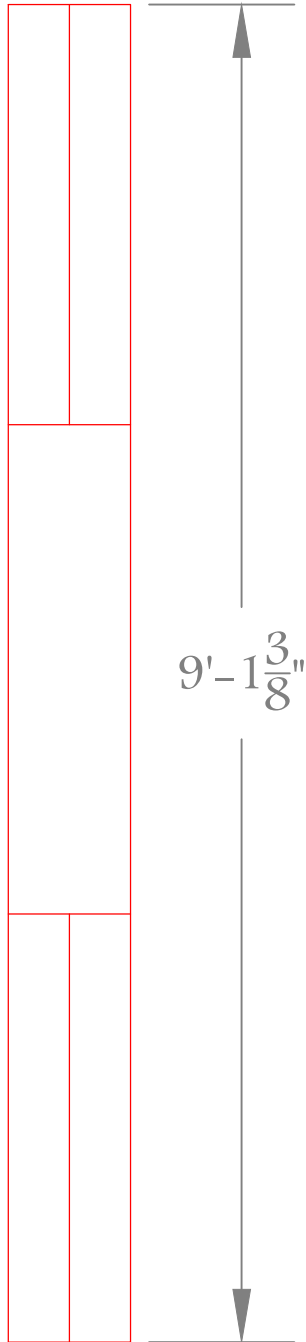

CL 44

CRQ-16-12

Diameter: 14"
Height : 11'-1"
Square

CL 45

Height: 5"
Square

CL 46

Height: 10"
Square

We have detailed CAD drawings available, Please inquire.

Fiblast, LLC

1602 Mizell Road, Tuskegee, AL 36083

Phone: (334) 513-1314 E-mail: PM1@fiblast.com

CL 47 CRS-20-15.375

Diameter: 24"
Height: 13'-0"
Round

CL 48

Height : 1'-3¹/₈"
Round

CL 49

Height: 1'-1"
Round

We have detailed CAD drawings available, Please inquire.

Fiblast, LLC

1602 Mizell Road, Tuskegee, AL 36083

Phone: (334) 513-1314 E-mail: PM1@fiblast.com

CL 50

CRS-8-10

Diameter: 10"
Height: 9'-1³/₈"
Round

CL 53

CRT-56-34.75

Diameter: 53.69"

Height: 31'-5³/₁₆"

Round

CL 54

Height: 2'-0¹/₁₆"

Round