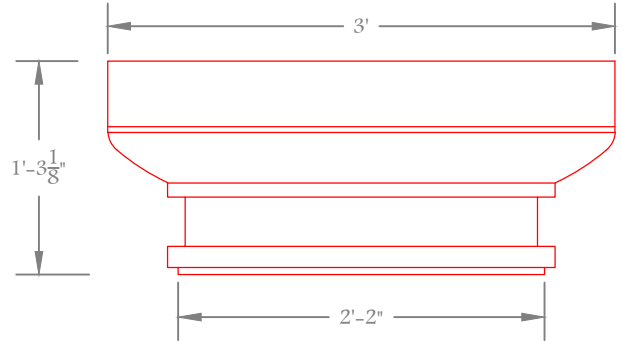

CL 44

CRQ-16-12

Diameter: 14"
Height : 11'-1"
Square

CL 45

Height: 5"
Square

CL 46

Height: 10"
Square

We have detailed CAD drawings available, Please inquire.

Fiblast, LLC

1602 Mizell Road, Tuskegee, AL 36083

Phone: (334) 513-1314 E-mail: PM1@fiblast.com

CL 47 CRS-20-15.375

Diameter: 24"
Height: 13'-0"
Round

CL 48

Height : 1'-3¹/₈"
Round

CL 49

Height: 1'-1"
Round

We have detailed CAD drawings available, Please inquire.

Fiblast, LLC

1602 Mizell Road, Tuskegee, AL 36083

Phone: (334) 513-1314 E-mail: PM1@fiblast.com

CL 50

CRS-8-10

Diameter: 10"
Height: 9'-1³/₈"
Round

CL 53

CRT-56-34.75

Diameter: 53.69"

Height: 31'-5³/₁₆"

Round

CL 54

Height: 2'-0¹/₁₆"

Round