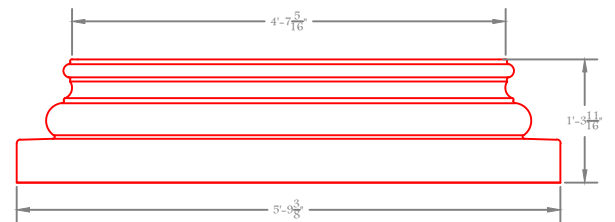

CL 51

Height: 5⁵/₈"
Round

CL 52

Height: 5¹/₁₆"
Round

We have detailed CAD drawings available, Please inquire.

Fiblast, LLC

1602 Mizell Road, Tuskegee, AL 36083

Phone: (334) 513-1314 E-mail: PM1@fiblast.com

CL 53

CRT-56-34.75

Diameter: 53.69"

Height: 31'-5³/₁₆"

Round

CL 54

Height: 2'-0¹/₁₆"

Round

CL 55

Height: 1'-5¹/₁₆"

Round

We have detailed CAD drawings available, Please inquire.

Fiblast, LLC

1602 Mizell Road, Tuskegee, AL 36083

Phone: (334) 513-1314 E-mail: PM1@fiblast.com

CL 56

CRT-30-22.75

Diameter: 30"
Height: 20'-6⁷/₈"
Round

CL 57

Height: 11³/₄"
Round

CL 58

Height: 1'-1¹/₁₆"
Round

We have detailed CAD drawings available, Please inquire.

Fiblast, LLC