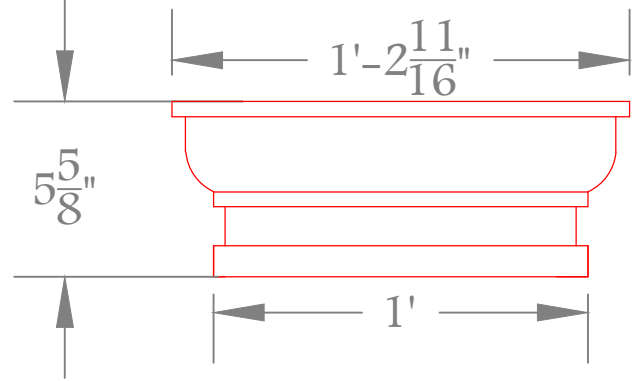

Height: 1'-1"
Round

We have detailed CAD drawings available, Please inquire.

Fiblast, LLC

1602 Mizell Road, Tuskegee, AL 36083

Phone: (334) 513-1314 E-mail: PM1@fiblast.com

CL 50

CRS-8-10

Diameter: 10"
Height: 9'-1³/₈"
Round

CL 51

Height: 5⁵/₈"
Round

CL 52

Height: 5¹/₁₆"
Round

We have detailed CAD drawings available, Please inquire.

Fiblast, LLC

1602 Mizell Road, Tuskegee, AL 36083

Phone: (334) 513-1314 E-mail: PM1@fiblast.com

CL 53

CRT-56-34.75

Diameter: 53.69"

Height: 31'-5³/₁₆"

Round

CL 54

Height: 2'-0¹/₁₆"

Round

CRT-30-22.75

Diameter: 30"
Height: 20'-6⁷/₈"
Round

CL 57

Height: 11³/₄"
Round

CL 58

Height: 1'-1¹/₁₆"
Round

We have detailed CAD drawings available, Please inquire.

Fiblast, LLC