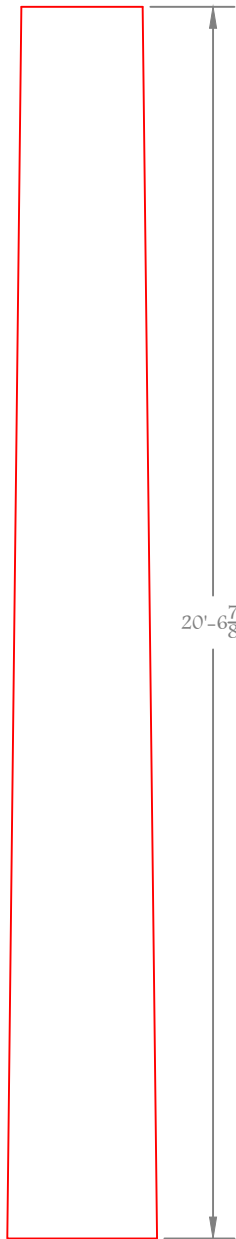

CL 44

CRQ-16-12

Diameter: 14"
Height : 11'-1"
Square

CL 45

Height: 5"
Square

CL 46

Height: 10"
Square

We have detailed CAD drawings available, Please inquire.

CL 53

CRT-56-34.75

Diameter: 53.69"

Height: 31'-5³/₁₆"

Round

CL 54

Height: 2'-0¹/₁₆"

Round

CL 55

Height: 1'-5¹/₁₆"

Round

We have detailed CAD drawings available, Please inquire.

Fiblast, LLC

1602 Mizell Road, Tuskegee, AL 36083

Phone: (334) 513-1314 E-mail: PM1@fiblast.com

CL 56

CRT-30-22.75

Diameter: 30"
Height: 20'-6⁷/₈"
Round

CL 57

Height: 11³/₄"
Round

CL 58

Height: 1'-1¹/₁₆"
Round

We have detailed CAD drawings available, Please inquire.

Fiblast, LLC