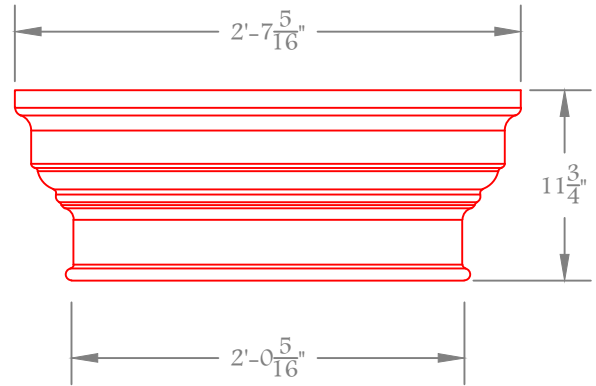

CL 53

CRT-56-34.75

Diameter: 53.69"

Height: 31'-5³/₁₆"

Round

CL 54

Height: 2'-0¹/₁₆"

Round

CL 55

Height: 1'-5¹/₁₆"

Round

We have detailed CAD drawings available, Please inquire.

Fiblast, LLC

1602 Mizell Road, Tuskegee, AL 36083

Phone: (334) 513-1314 E-mail: PM1@fiblast.com

CL 56

CRT-30-22.75

Diameter: 30"
Height: 20'-6⁷/₈"
Round

CL 57

Height: 11³/₄"
Round

CL 58

Height: 1'-1¹/₁₆"
Round

We have detailed CAD drawings available, Please inquire.

Fiblast, LLC