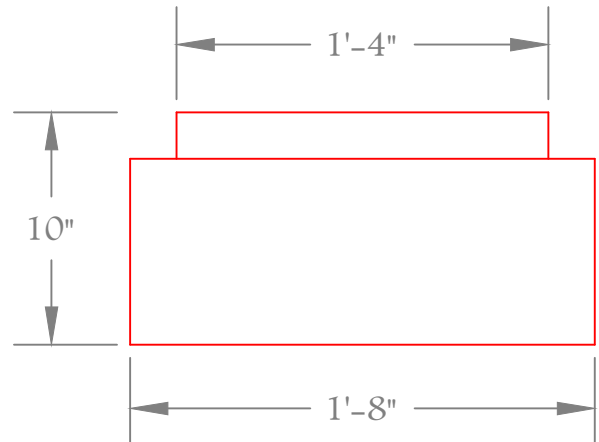

CL 44

CRQ-16-12

Diameter: 14"
Height : 11'-1"
Square

CL 45

Height: 5"
Square

CL 46

Height: 10"
Square

We have detailed CAD drawings available, Please inquire.

Fiblast, LLC

1602 Mizell Road, Tuskegee, AL 36083

Phone: (334) 513-1314 E-mail: PM1@fiblast.com

CL 47 CRS-20-15.375

Diameter: 24"
Height: 13'-0"
Round

CL 48

Height : 1'-3¹/₈"
Round

CL 49

CL 53

CRT-56-34.75

Diameter: 53.69"

Height: 31'-5³/₁₆"

Round

CL 54

Height: 2'-0¹/₁₆"

Round

CRT-30-22.75

Diameter: 30"
Height: 20'-6⁷/₈"
Round

CL 57

Height: 11³/₄"
Round

CL 58

Height: 1'-1¹/₁₆"
Round

We have detailed CAD drawings available, Please inquire.

Fiblast, LLC