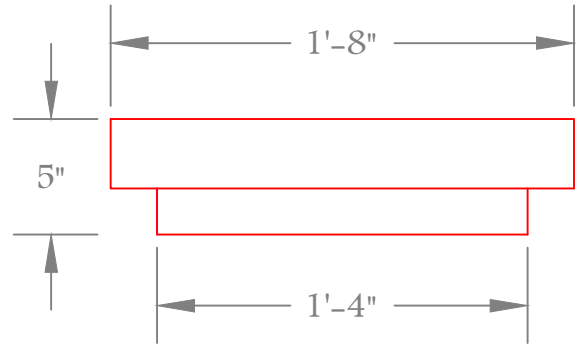

CL 44

CRQ-16-12

Diameter: 14"
Height : 11'-1"
Square

CL 45

Height: 5"
Square

CL 46

Height: 10"
Square

We have detailed CAD drawings available, Please inquire.

Fiblast, LLC

1602 Mizell Road, Tuskegee, AL 36083

Phone: (334) 513-1314 E-mail: PM1@fiblast.com

CL 47 CRS-20-15.375

Diameter: 24"
Height: 13'-0"
Round

CL 48

Height : 1'-3¹/₈"
Round

CL 49

CL 53

CRT-56-34.75

Diameter: 53.69"

Height: 31'-5³/₁₆"

Round

CL 54

Height: 2'-0¹/₁₆"

Round

CRT-30-22.75

Diameter: 30"
Height: 20'-6⁷/₈"
Round

CL 57

Height: 11³/₄"
Round

CL 58

Height: 1'-1¹/₁₆"
Round

We have detailed CAD drawings available, Please inquire.

Fiblast, LLC