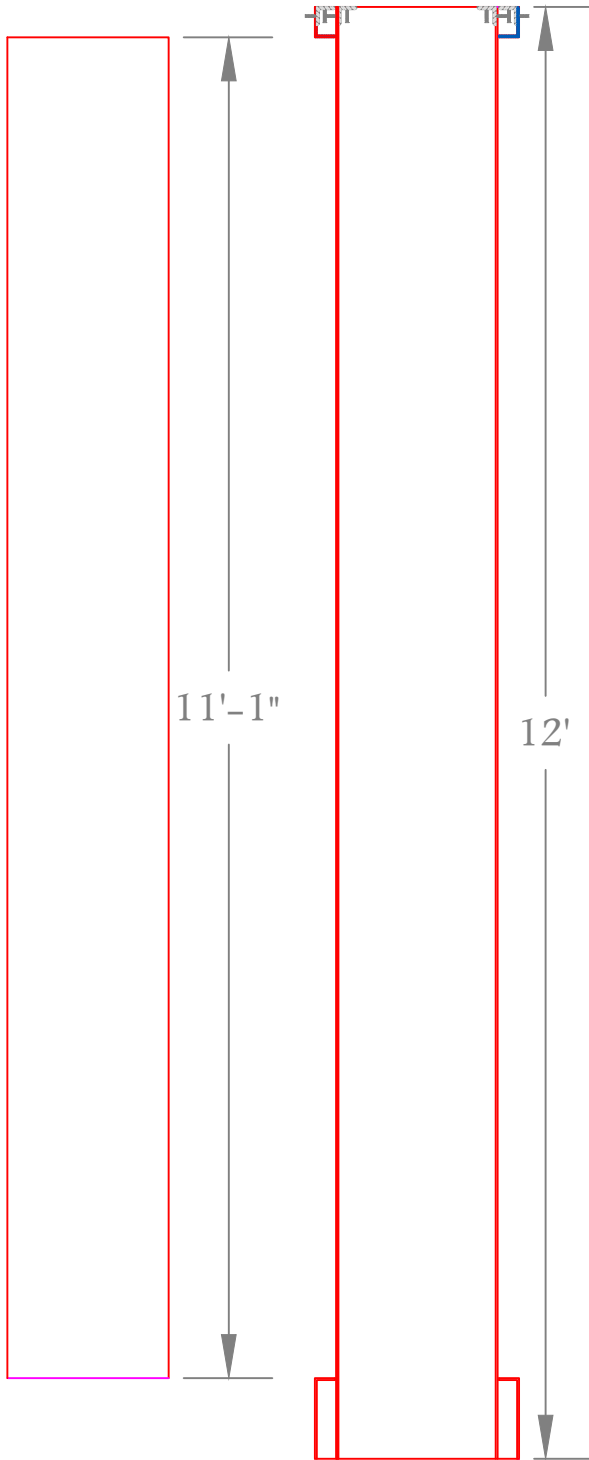

CL 44

CRQ-16-12

Diameter: 14"
Height : 11'-1"
Square

CL 45

Height: 5"
Square

CL 46

Height: 10"
Square

We have detailed CAD drawings available, Please inquire.

Fiblast, LLC

1602 Mizell Road, Tuskegee, AL 36083

Phone: (334) 513-1314 E-mail: PM1@fiblast.com

CL 47 CRS-20-15.375

Diameter: 24"
Height: 13'-0"
Round

CL 48

Height : 1'-3¹/₈"
Round

CL 49

CL 53

CRT-56-34.75

Diameter: 53.69"

Height: 31'-5³/₁₆"

Round

CL 54

Height: 2'-0¹/₁₆"

Round

CRT-30-22.75

Diameter: 30"
Height: 20'-6⁷/₈"
Round

CL 57

Height: 11³/₄"
Round

CL 58

Height: 1'-1¹/₁₆"
Round

We have detailed CAD drawings available, Please inquire.

Fiblast, LLC