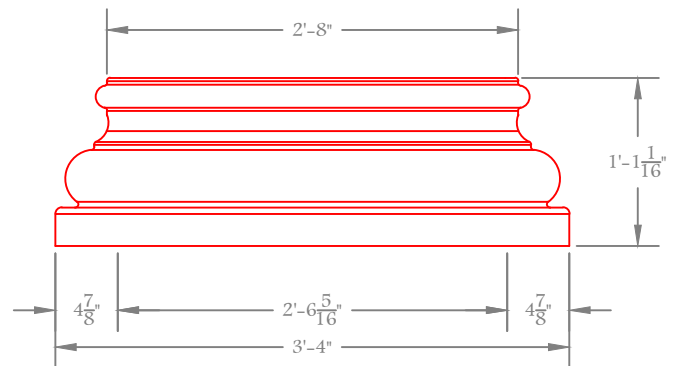

CL 55

Height: 1'-5¹/₁₆"

Round

We have detailed CAD drawings available, Please inquire.

Fiblast, LLC

1602 Mizell Road, Tuskegee, AL 36083

Phone: (334) 513-1314 E-mail: PM1@fiblast.com

CL 56

CRT-30-22.75

Diameter: 30"
Height: 20'-6⁷/₈"
Round

CL 57

Height: 11³/₄"
Round

CL 58

Height: 1'-1¹/₁₆"
Round

We have detailed CAD drawings available, Please inquire.

Fiblast, LLC