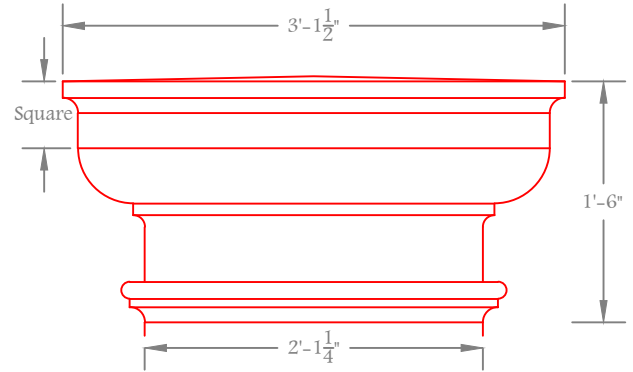

CL 59

CRQ-19-18.66

Height: 16'-5"
Octagonal

CL 60

Height: 1'-7¹/₄"
Octagonal

CL 61

Height: 7³/₄"
Octagonal

We have detailed CAD drawings available, Please inquire.

Fiblast, LLC

1602 Mizell Road, Tuskegee, AL 36083

Phone: (334) 513-1314 E-mail: PM1@fiblast.com

CL 62

CRT-30-20.875

Diameter: 30"
Height: 18'- $\frac{71}{4}$ "
Round

CL 63

Height: 1'-6"
Round

Diameter: 24"
Height: 12'-2"
Round

CL 66

Height: 1'-1 1/2"
Round

CL 67

Height: 7 1/2"
Round

We have detailed CAD drawings available, Please inquire.

Fiblast, LLC

1602 Mizell Road, Tuskegee, AL 36083

Phone: (334) 513-1314 E-mail: PM1@fiblast.com

CL 68

CRT-20-11.5

Diameter: 20"
Height: 9'-7³/₈"
Round

CL 69

Height: 1'-0"
Round

CL 70

Height: 1 1/4"
Round