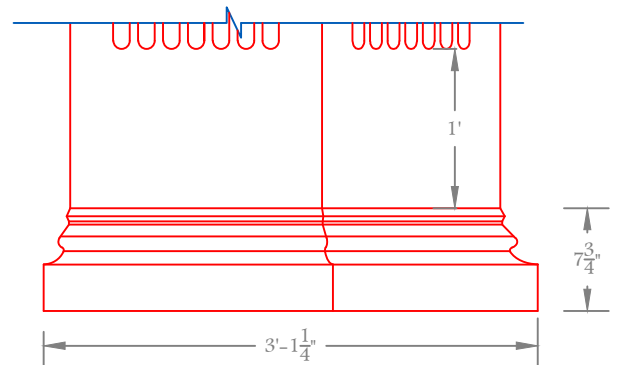

CL 59

CRQ-19-18.66

Height: 16'-5"
Octagonal

CL 60

Height: 1'-7¹/₄"
Octagonal

CL 61

Height: 7³/₄"
Octagonal

We have detailed CAD drawings available, Please inquire.

Fiblast, LLC

1602 Mizell Road, Tuskegee, AL 36083

Phone: (334) 513-1314 E-mail: PM1@fiblast.com

CL 62

CRT-30-20.875

Diameter: 30"
Height: 18'- $\frac{71}{4}$ "
Round

CL 63

Height: 1'-6"
Round

Diameter: 24"
Height: 12'-2"
Round

CL 66

Height: 1'-1 1/2"
Round

CL 67

Height: 7 1/2"
Round

We have detailed CAD drawings available, Please inquire.

Fiblast, LLC

1602 Mizell Road, Tuskegee, AL 36083