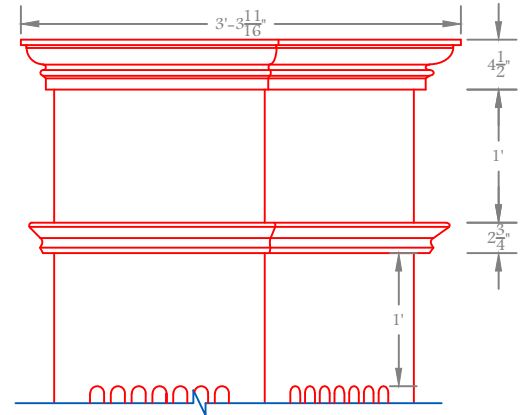

CL 59

CRQ-19-18.66

Height: 16'-5"
Octagonal

CL 60

Height: 1'-7¹/₄"
Octagonal

CL 61

Height: 7³/₄"
Octagonal

We have detailed CAD drawings available, Please inquire.

Fiblast, LLC

1602 Mizell Road, Tuskegee, AL 36083

Phone: (334) 513-1314 E-mail: PM1@fiblast.com

CL 62

CRT-30-20.875

Diameter: 30"
Height: 18'- $\frac{71}{4}$ "
Round

CL 63

Height: 1'-6"
Round

Diameter: 24"
Height: 12'-2"
Round

CL 66

Height: 1'-1 1/2"
Round

CL 67

Height: 7 1/2"
Round

We have detailed CAD drawings available, Please inquire.

Fiblast, LLC

1602 Mizell Road, Tuskegee, AL 36083

Phone: (334) 513-1314 E-mail: PM1@fiblast.com

CL 68

CRT-20-11.5

Diameter: 20"
Height: 9'-7³/₈"
Round

CL 69

Height: 1'-0"
Round

CL 70

Height: 1 1/4"
Round