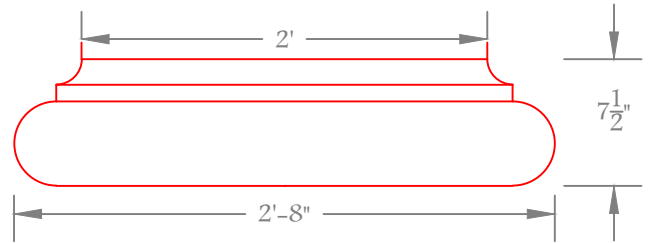

Diameter: 24"
Height: 12'-2"
Round

CL 66

Height: 1'-1 1/2"
Round

CL 67

Height: 7 1/2"
Round

We have detailed CAD drawings available, Please inquire.

Fiblast, LLC

1602 Mizell Road, Tuskegee, AL 36083

Phone: (334) 513-1314 E-mail: PM1@fiblast.com

CL 68

CRT-20-11.5

Diameter: 20"
Height: 9'-7³/₈"
Round

CL 69

Height: 1'-0"
Round

CL 70

Height: 1 1/4"
Round