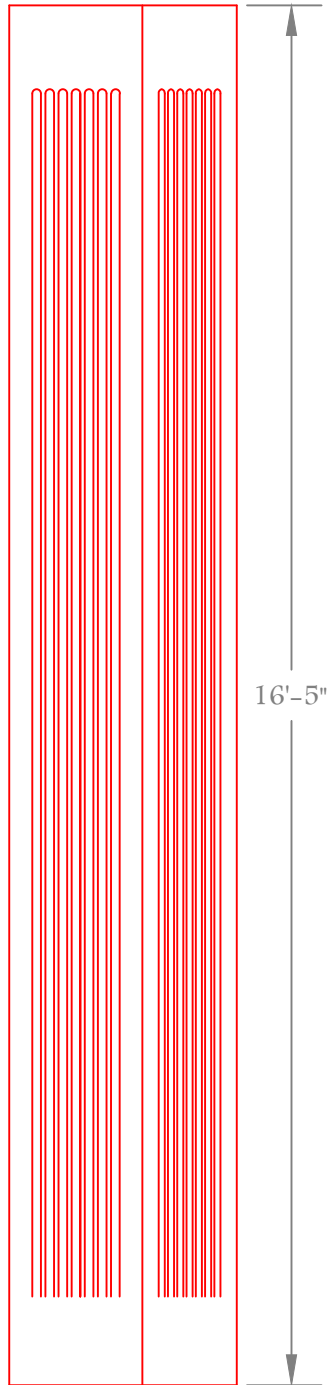

CL 59

CRQ-19-18.66

Height: 16'-5"
Octagonal

CL 60

Height: 1'-7¹/₄"
Octagonal

CL 61

Height: 7³/₄"
Octagonal

We have detailed CAD drawings available, Please inquire.

Fiblast, LLC

1602 Mizell Road, Tuskegee, AL 36083

Phone: (334) 513-1314 E-mail: PM1@fiblast.com

CL 62

CRT-30-20.875

Diameter: 30"
Height: 18'- $\frac{71}{4}$ "
Round

CL 63

Height: 1'-6"
Round

Diameter: 24"
Height: 12'-2"
Round

CL 66

Height: 1'-1 1/2"
Round

CL 67

Height: 7 1/2"
Round

We have detailed CAD drawings available, Please inquire.

Fiblast, LLC

1602 Mizell Road, Tuskegee, AL 36083

Phone: (334) 513-1314 E-mail: PM1@fiblast.com

CL 68

CRT-20-11.5

Diameter: 20"
Height: 9'-7³/₈"
Round

CL 69

Height: 1'-0"
Round

CL 70

Height: 1 1/4"
Round