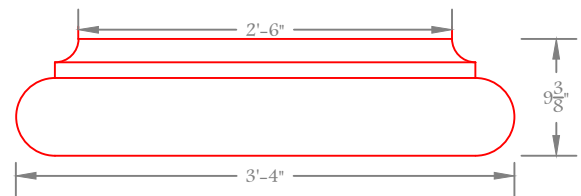

CL 59

CRQ-19-18.66

Height: 16'-5"
Octagonal

CL 60

Height: 1'-7¹/₄"
Octagonal

CL 61

Height: 7³/₄"
Octagonal

We have detailed CAD drawings available, Please inquire.

Fiblast, LLC

1602 Mizell Road, Tuskegee, AL 36083

Phone: (334) 513-1314 E-mail: PM1@fiblast.com

CL 62

CRT-30-20.875

Diameter: 30"
Height: 18'- $\frac{71}{4}$ "
Round

CL 63

Height: 1'-6"
Round

CL 64

Height: 9³/₈"
Round

We have detailed CAD drawings available, Please inquire.

Fiblast, LLC

1602 Mizell Road, Tuskegee, AL 36083

Phone: (334) 513-1314 E-mail: PM1@fiblast.com

CL 65

CRT-24-14

Diameter: 24"
Height: 12'-2"
Round

CL 66

Height: 1'-1 1/2"
Round

CL 67

Height: 7 1/2"
Round

We have detailed CAD drawings available, Please inquire.

Fiblast, LLC

1602 Mizell Road, Tuskegee, AL 36083