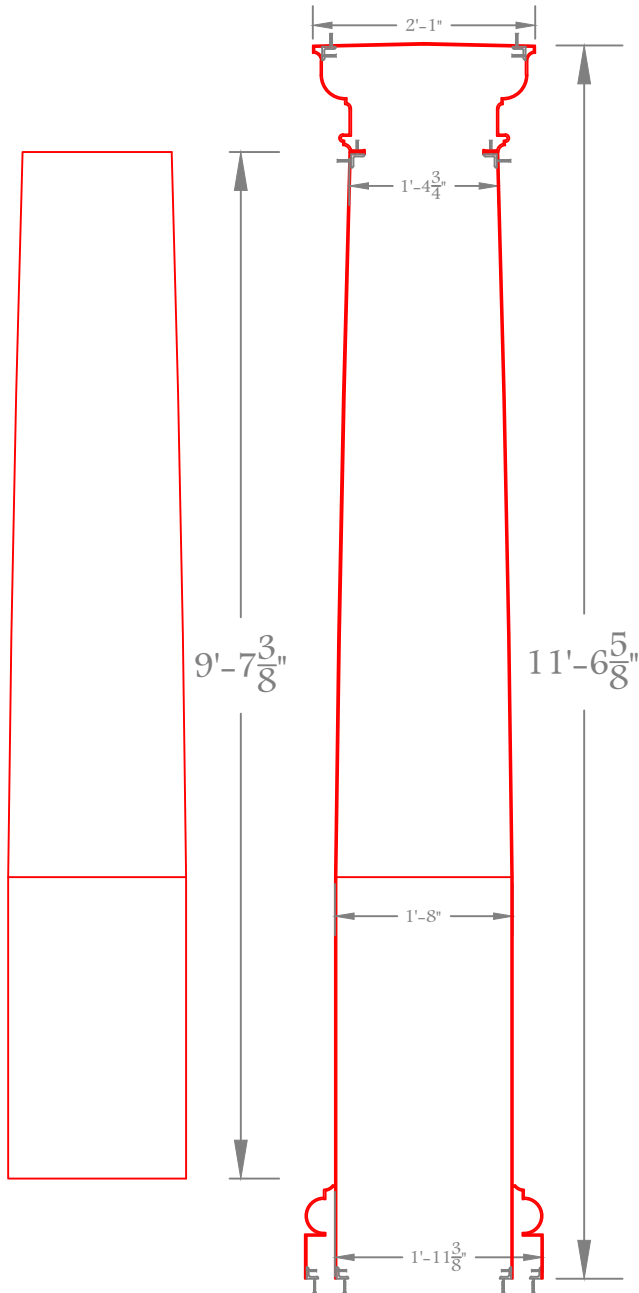

CL 59

CRQ-19-18.66

Height: 16'-5"
Octagonal

CL 60

Height: 1'-7¹/₄"
Octagonal

CL 61

Height: 7³/₄"
Octagonal

We have detailed CAD drawings available, Please inquire.

Diameter: 24"
Height: 12'-2"
Round

CL 66

Height: 1'-1 1/2"
Round

CL 67

Height: 7 1/2"
Round

We have detailed CAD drawings available, Please inquire.

Fiblast, LLC

1602 Mizell Road, Tuskegee, AL 36083

Phone: (334) 513-1314 E-mail: PM1@fiblast.com

CL 68

CRT-20-11.5

Diameter: 20"
Height: 9'-7³/₈"
Round

CL 69

Height: 1'-0"
Round

CL 70

Height: 1 1/4"
Round