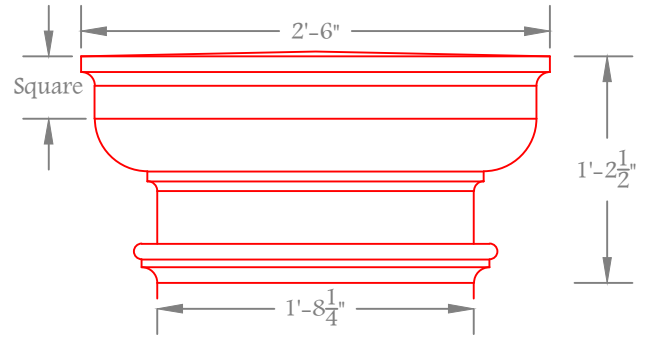

Fiblast, LLC

1602 Mizell Road, Tuskegee, AL 36083

Phone: (334) 513-1314 E-mail: PM1@fiblast.com

CL 62

CRT-30-20.875

Diameter: 30"
Height: 18'- $\frac{71}{4}$ "
Round

CL 63

Height: 1'-6"
Round

CL 64

Height: 9³/₈"
Round

We have detailed CAD drawings available, Please inquire.

Fiblast, LLC

1602 Mizell Road, Tuskegee, AL 36083

Phone: (334) 513-1314 E-mail: PM1@fiblast.com

CL 65

CRT-24-14

Diameter: 24"
Height: 12'-2"
Round

CL 66

Height: 1'-1 1/2"
Round

CL 67

Height: 7 1/2"
Round

We have detailed CAD drawings available, Please inquire.

Fiblast, LLC

1602 Mizell Road, Tuskegee, AL 36083

Phone: (334) 513-1314 E-mail: PM1@fiblast.com

CL 68

CRT-20-11.5

Diameter: 20"
Height: 9'-7³/₈"
Round

CL 69

Height: 1'-0"
Round

CL 70

Height: 1 1/4"
Round