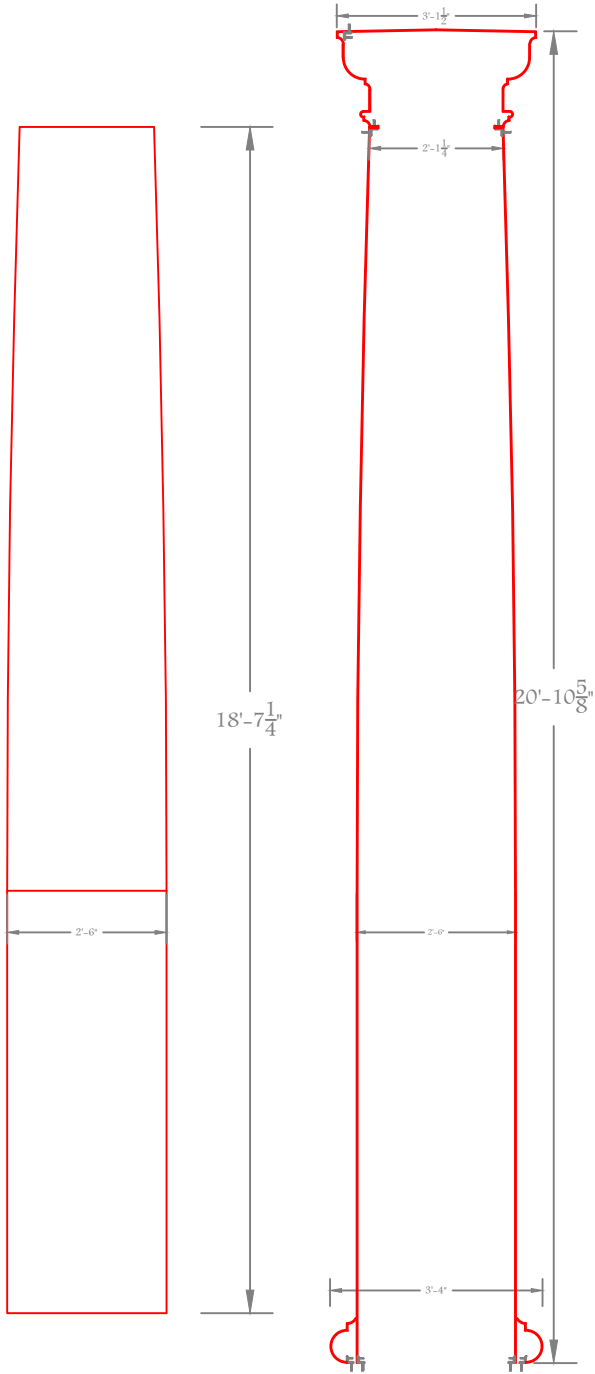

CL 59

CRQ-19-18.66

Height: 16'-5"
Octagonal

CL 60

Height: 1'-7¹/₄"
Octagonal

CL 61

Height: 7³/₄"
Octagonal

We have detailed CAD drawings available, Please inquire.

Fiblast, LLC

1602 Mizell Road, Tuskegee, AL 36083

Phone: (334) 513-1314 E-mail: PM1@fiblast.com

CL 62

CRT-30-20.875

Diameter: 30"
Height: 18'- $\frac{71}{4}$ "
Round

CL 63

Height: 1'-6"
Round

Diameter: 24"
Height: 12'-2"
Round

CL 66

Height: 1'-1 1/2"
Round

CL 67

Height: 7 1/2"
Round

We have detailed CAD drawings available, Please inquire.

Fiblast, LLC

1602 Mizell Road, Tuskegee, AL 36083

Phone: (334) 513-1314 E-mail: PM1@fiblast.com

CL 68

CRT-20-11.5

Diameter: 20"
Height: 9'-7³/₈"
Round

CL 69

Height: 1'-0"
Round

CL 70

Height: 1 1/4"
Round