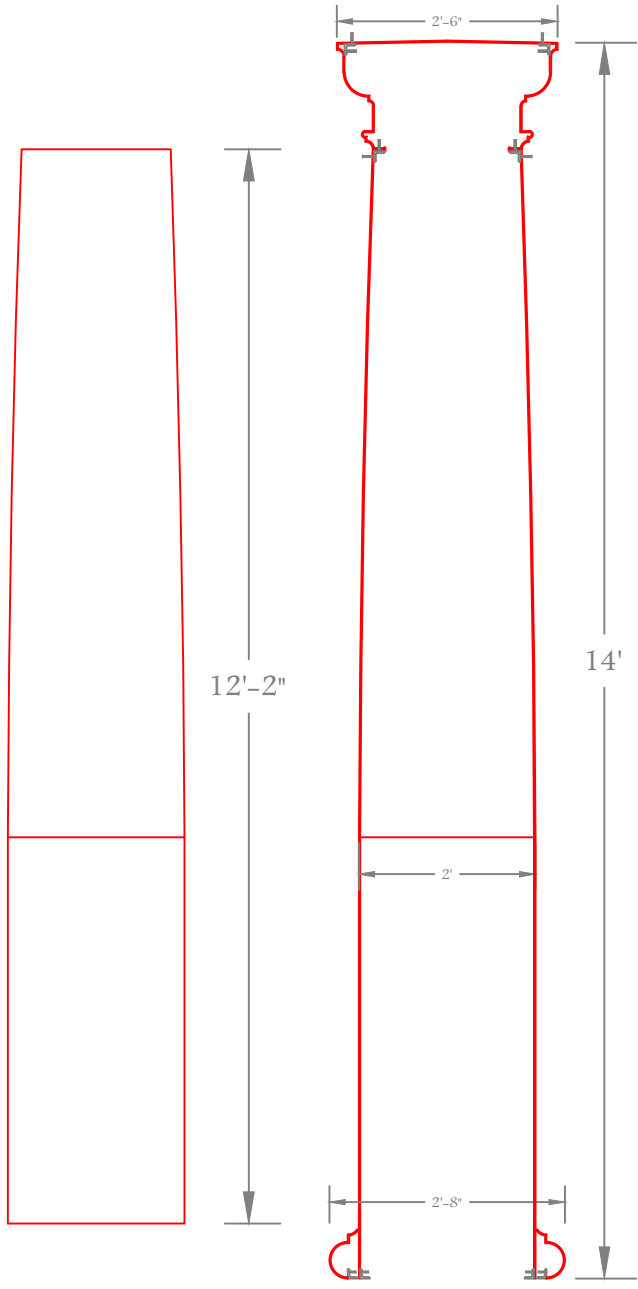

CL 59

CRQ-19-18.66

Height: 16'-5"
Octagonal

CL 60

Height: 1'-7¹/₄"
Octagonal

CL 61

Height: 7³/₄"
Octagonal

We have detailed CAD drawings available, Please inquire.

CL 64

Height: 9³/₈"
Round

We have detailed CAD drawings available, Please inquire.

Fiblast, LLC

1602 Mizell Road, Tuskegee, AL 36083

Phone: (334) 513-1314 E-mail: PM1@fiblast.com

CL 65

CRT-24-14

Diameter: 24"
Height: 12'-2"
Round

CL 66

Height: 1'-1 1/2"
Round

CL 67

Height: 7 1/2"
Round

We have detailed CAD drawings available, Please inquire.

Fiblast, LLC

1602 Mizell Road, Tuskegee, AL 36083

Phone: (334) 513-1314 E-mail: PM1@fiblast.com

CL 68

CRT-20-11.5

Diameter: 20"
Height: 9'-7³/₈"
Round

CL 69

Height: 1'-0"
Round

CL 70

Height: 1 1/4"
Round