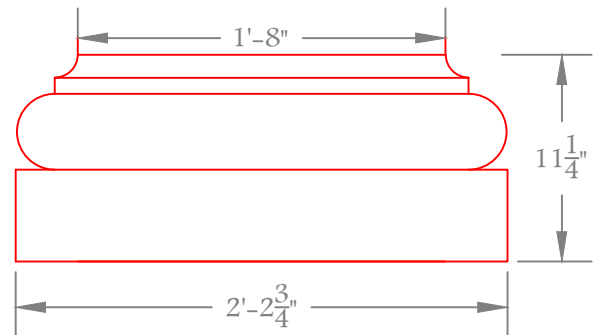

Diameter: 24"
Height: 12'-2"
Round

CL 66

Height: 1'-1 1/2"
Round

CL 67

Height: 7 1/2"
Round

We have detailed CAD drawings available, Please inquire.

Fiblast, LLC

1602 Mizell Road, Tuskegee, AL 36083

Phone: (334) 513-1314 E-mail: PM1@fiblast.com

CL 68

CRT-20-11.5

Diameter: 20"
Height: 9'-7³/₈"
Round

CL 69

Height: 1'-0"
Round

CL 70

Height: 1 1/4"
Round