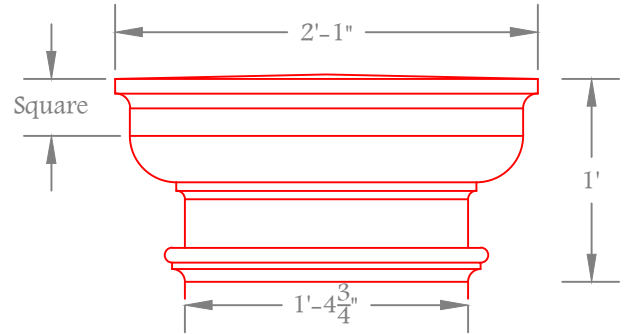

Diameter: 24"
Height: 12'-2"
Round

CL 66

Height: 1'-1 1/2"
Round

CL 67

Height: 7 1/2"
Round

We have detailed CAD drawings available, Please inquire.

Fiblast, LLC

1602 Mizell Road, Tuskegee, AL 36083

Phone: (334) 513-1314 E-mail: PM1@fiblast.com

CL 68

CRT-20-11.5

Diameter: 20"
Height: 9'-7³/₈"
Round

CL 69

Height: 1'-0"
Round

CL 70

Height: 1 1/4"
Round